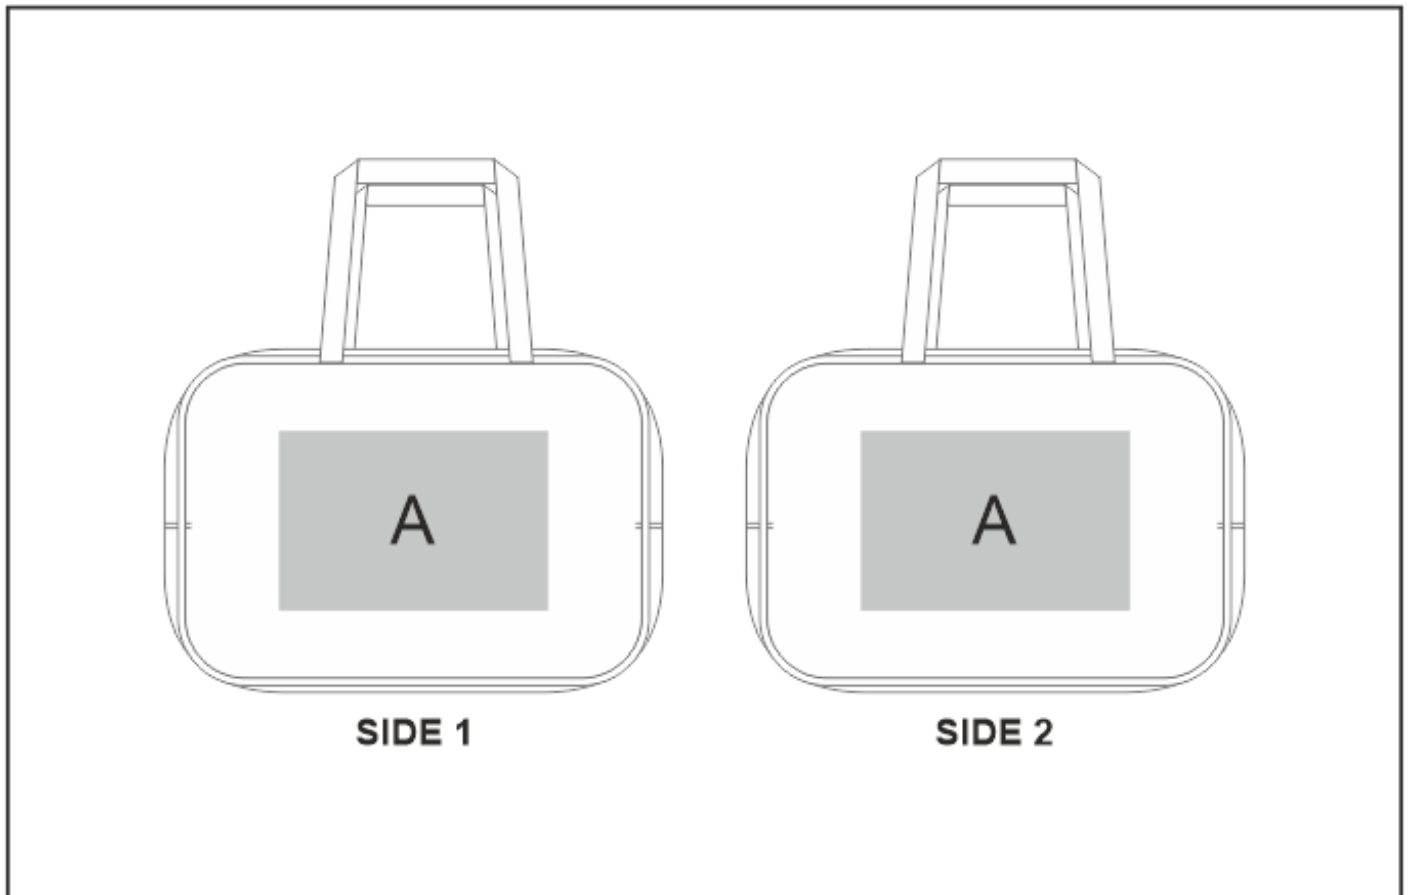

BG-AM-355-B

Tiffany Duo Cosmetic Bag

Need to know:

- Includes 1-Colour, 1-Position Screen Print (setup fees apply)

Branding Options:

Position A

1. Screen Print (SC)

1 Colour

Size: 180mm wide x 120mm high